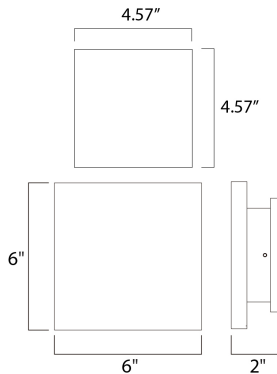

**PRODUCT DESCRIPTION**

**MEASUREMENTS**

DIMENSION : 6" W x 6" H x 2" Ext  
 BACK PLATE : 4.57" W x 4.57" H x 3" HCO  
 HANGING WEIGHT : 2.33 lb

**LAMPING**

INPUT VOLTAGE : 120V  
 LUMENS : 720 Rated (490 Del.)  
 BULB : 1 x 10W LED PCB Integrated , 10W Total  
 BULB INCLUDED : (Integrated)  
 DIMMABLE : ELV Or Triac CL  
 CRI : 80+ CRI  
 COLOR\_TEMP : 3000K  
 LIGHTING\_DIRECTION : Indirect

**FINISHES OPTION**

-  Black (BK)
-  Satin Aluminum (SA)
-  White (WT)

**MATERIAL**

Aluminum

**RATINGS**

cETLus  
 Wet Location  
 For Outdoor  
 ADA

**ADDITIONAL**

INSTALL UP/DOWN: Any  
 RATED LIFE 50000 Hours  
 OPERATING TEMPERATURE:  
 -20°C (-4°F), 40°C (104°F)